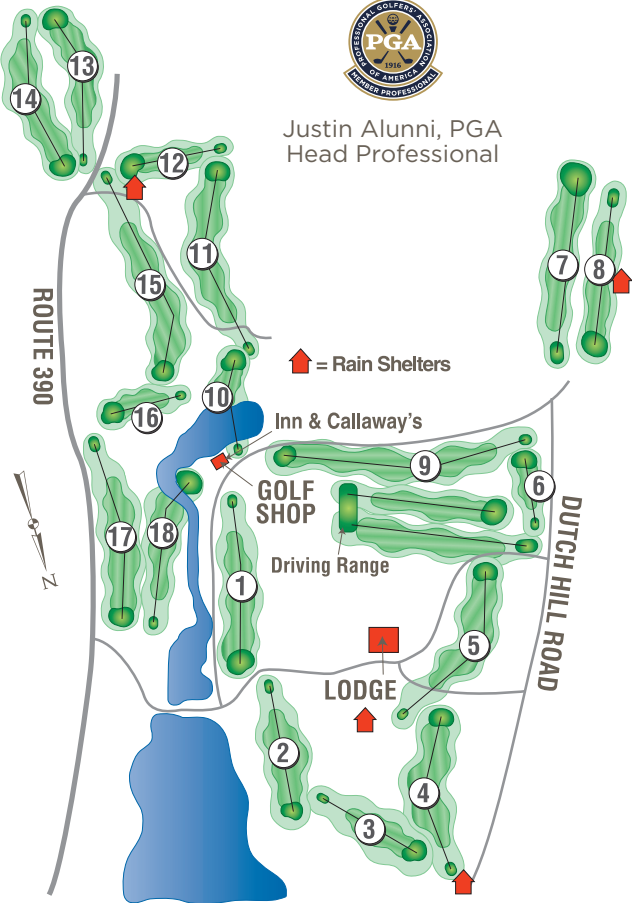

USGA Rules Apply

All yardages measured to the center of the green

Justin Alunni, PGA
Head Professional

SKYTOP

IT'S IN OUR NATURE

LODGE

1 Skytop Lodge Road • Skytop, Pennsylvania 18357

570-595-8910 • skytop.com

Architect: Robert White - 1928